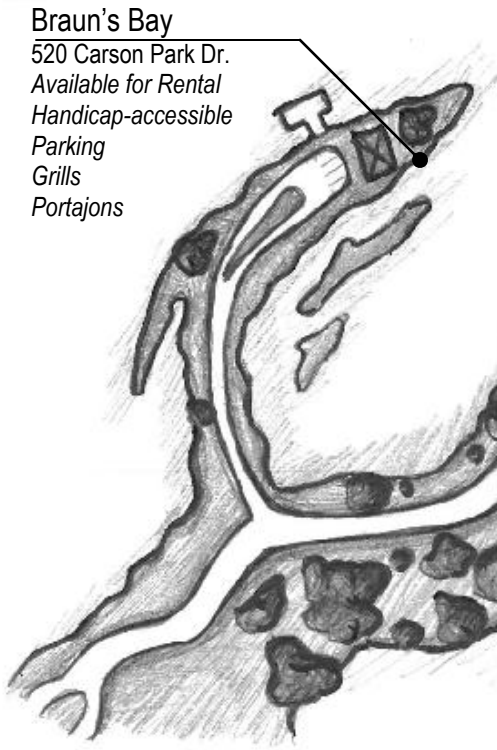

Directions [Mapquest Map](#)

- Take Clairemont Ave/Hwy 12 North to Menomonie Street.
- Turn Right onto Menomonie.
- Turn Left onto Carson Park Drive.
- End on Carson Park Drive.

Braun's Bay
520 Carson Park Dr.
Available for Rental
Handicap-accessible
Parking
Grills
Portajons

Gelein

Football Stadium

Hobbs

Tennis Courts
Lights

**Chippewa Valley
Railroad**

Birch Pavilion
810 Carson Park Dr.
Available for Rental
Portajons
Playground
Parking

Menomonie Street/ Dairy Queen Entrance

5th Avenue/ Lake Street Entrance