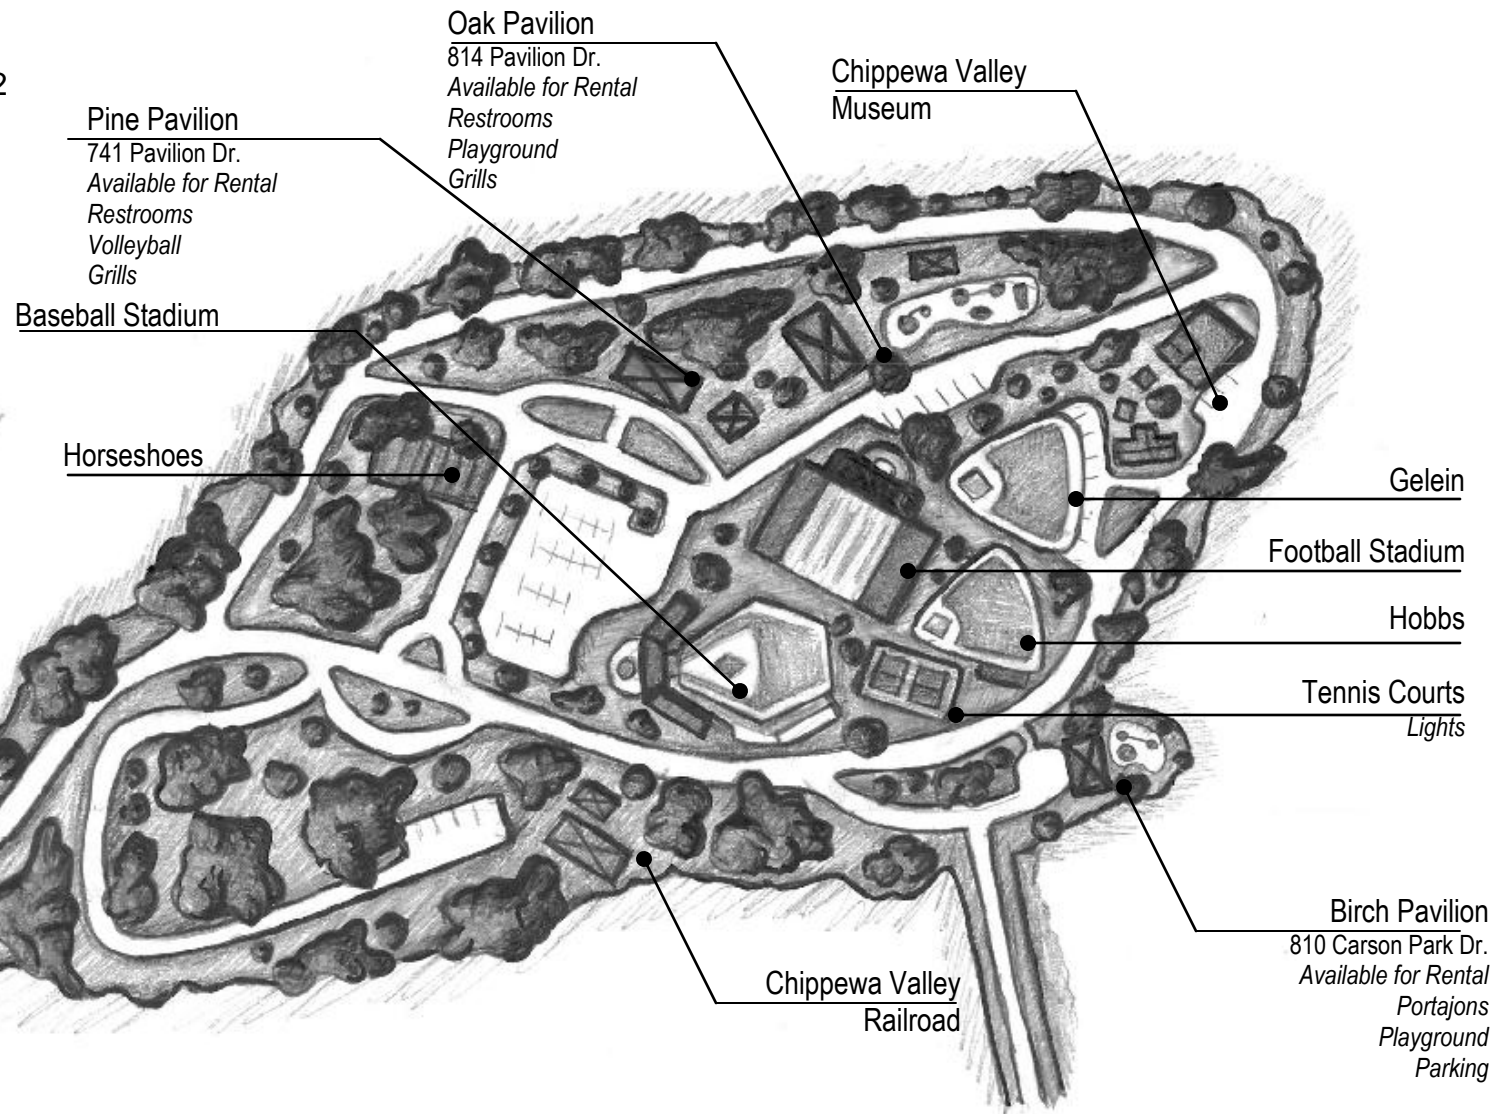

Directions [Mapquest Map](#)

- Take Clairemont Ave/Hwy 12 North to Menomonie Street.
- Turn Right onto Menomonie.
- Turn Left onto Carson Park Drive.
- End on Carson Park Drive.

Braun's Bay
520 Carson Park Dr.
Available for Rental
Handicap-accessible
Parking
Grills
Portajons

Pine Pavilion
741 Pavilion Dr.
Available for Rental
Restrooms
Volleyball
Grills

Oak Pavilion
814 Pavilion Dr.
Available for Rental
Restrooms
Playground
Grills

**Chippewa Valley
Museum**

Baseball Stadium

Horseshoes

Gelein

Football Stadium

Hobbs

Tennis Courts
Lights

**Chippewa Valley
Railroad**

Birch Pavilion
810 Carson Park Dr.
Available for Rental
Portajons
Playground
Parking

Menomonie Street/ Dairy Queen Entrance

5th Avenue/ Lake Street Entrance

CARSON PARK
City of Eau Claire, Wisconsin
MAP & DIRECTIONS

915 Menomonie St. (715)839-5032