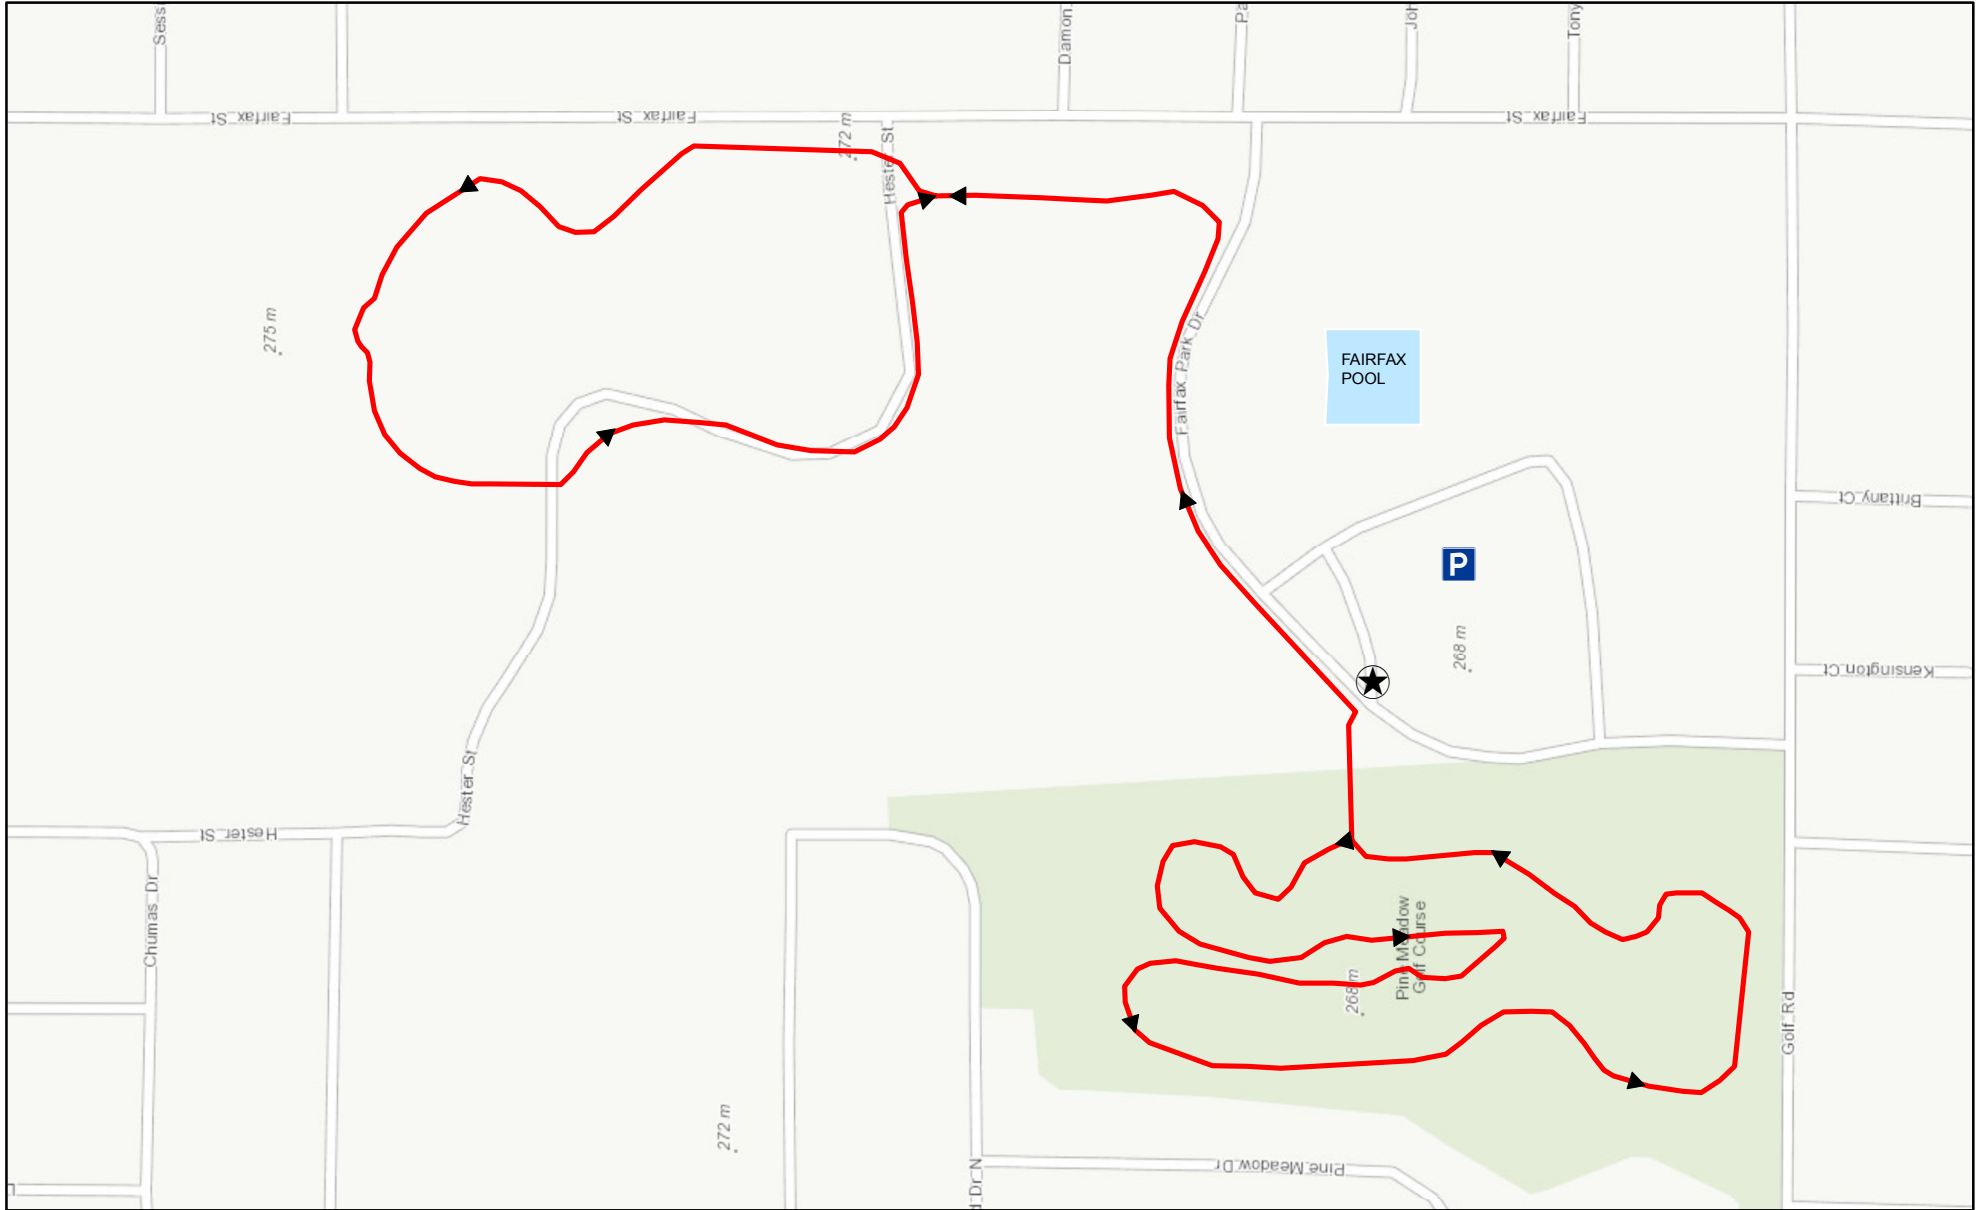

# CITY OF EAU CLAIRE CROSS COUNTRY SKI TRAILS

GROOMED, FLAT TRAIL  
APPROX. 1.7 MILES

## FAIRFAX PARK SKI TRAIL

NORTH OF GOLF ROAD  
FAIRFAX PARK  
EAU CLAIRE, WI

CITY OF EAU CLAIRE  
PARKS MAINTENANCE DEPT

715-839-5039

[www.eauclairewi.gov](http://www.eauclairewi.gov)