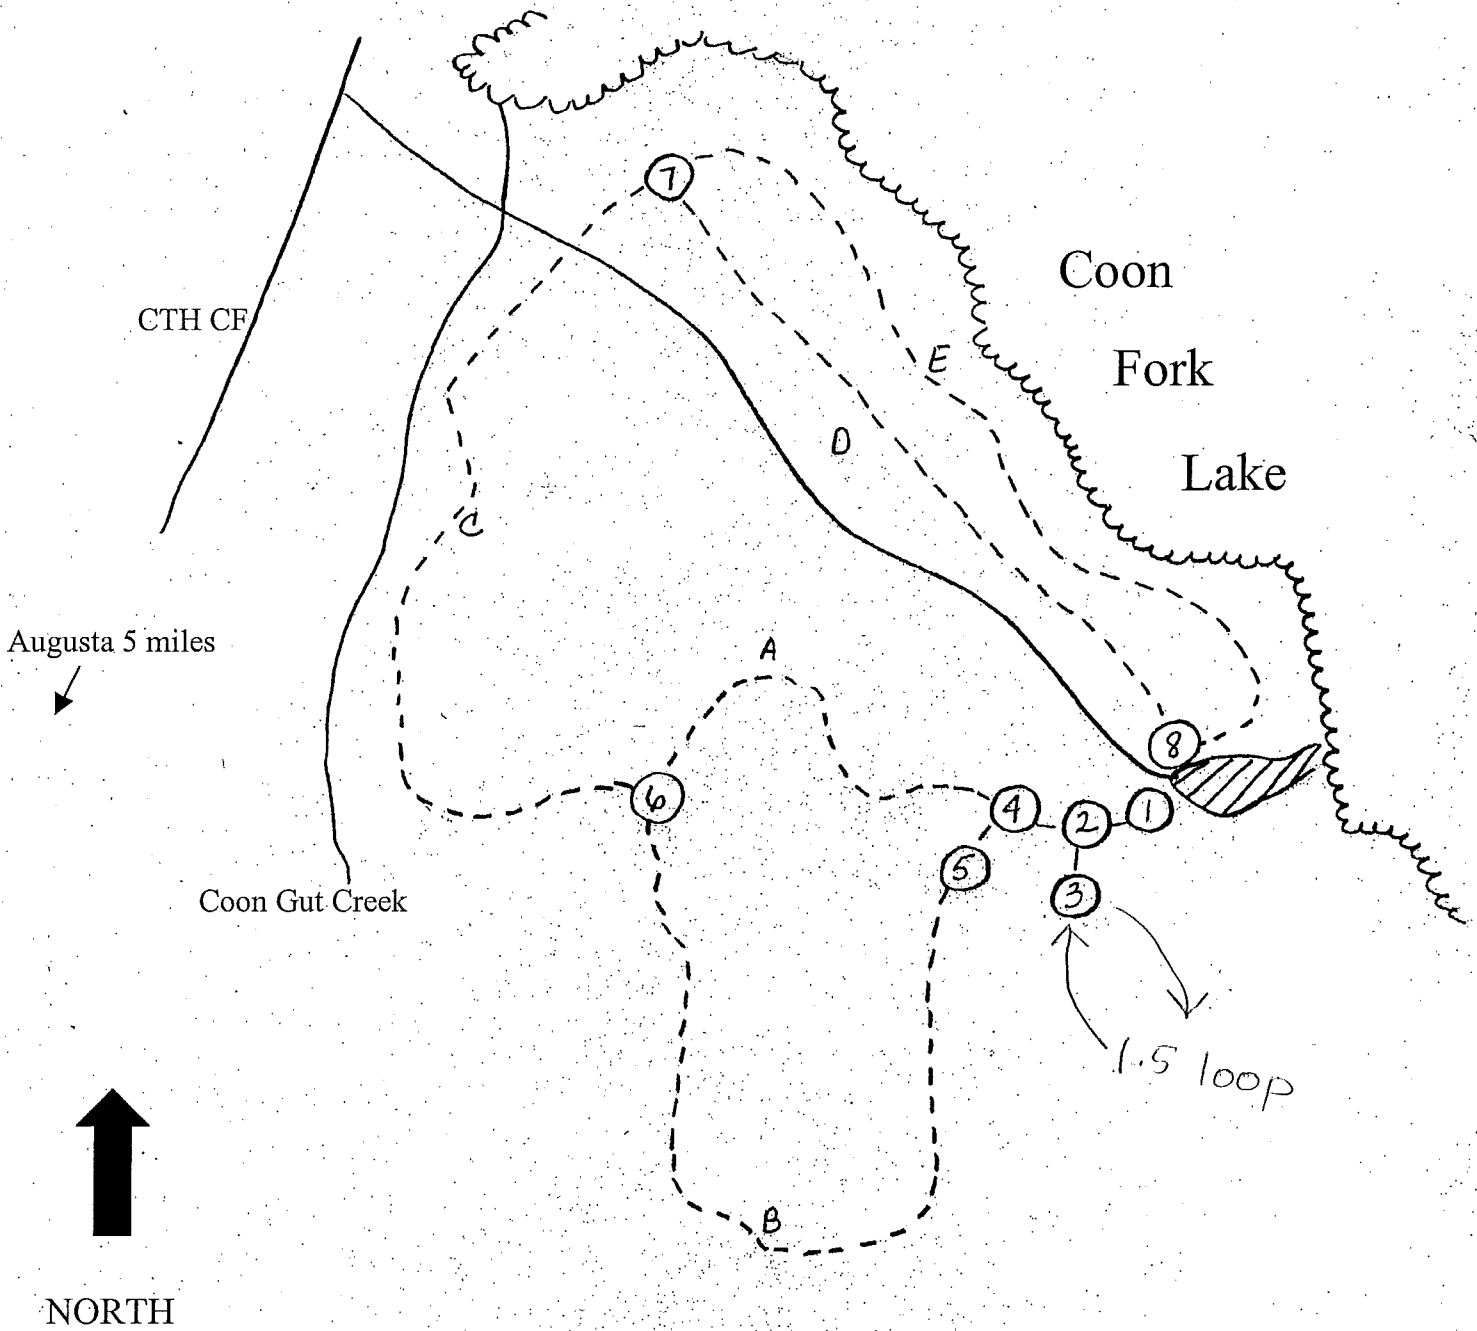

COON FORK LAKE COUNTY PARK SKI TRAIL

NORTH

- Trail
-  Trail Head Parking

Segment	Kilometers	Miles
A	0.32	0.20
B	0.80	0.50
C	0.64	0.40
D	0.48	0.30
E	0.64	0.40
TOTAL	2.88	1.80