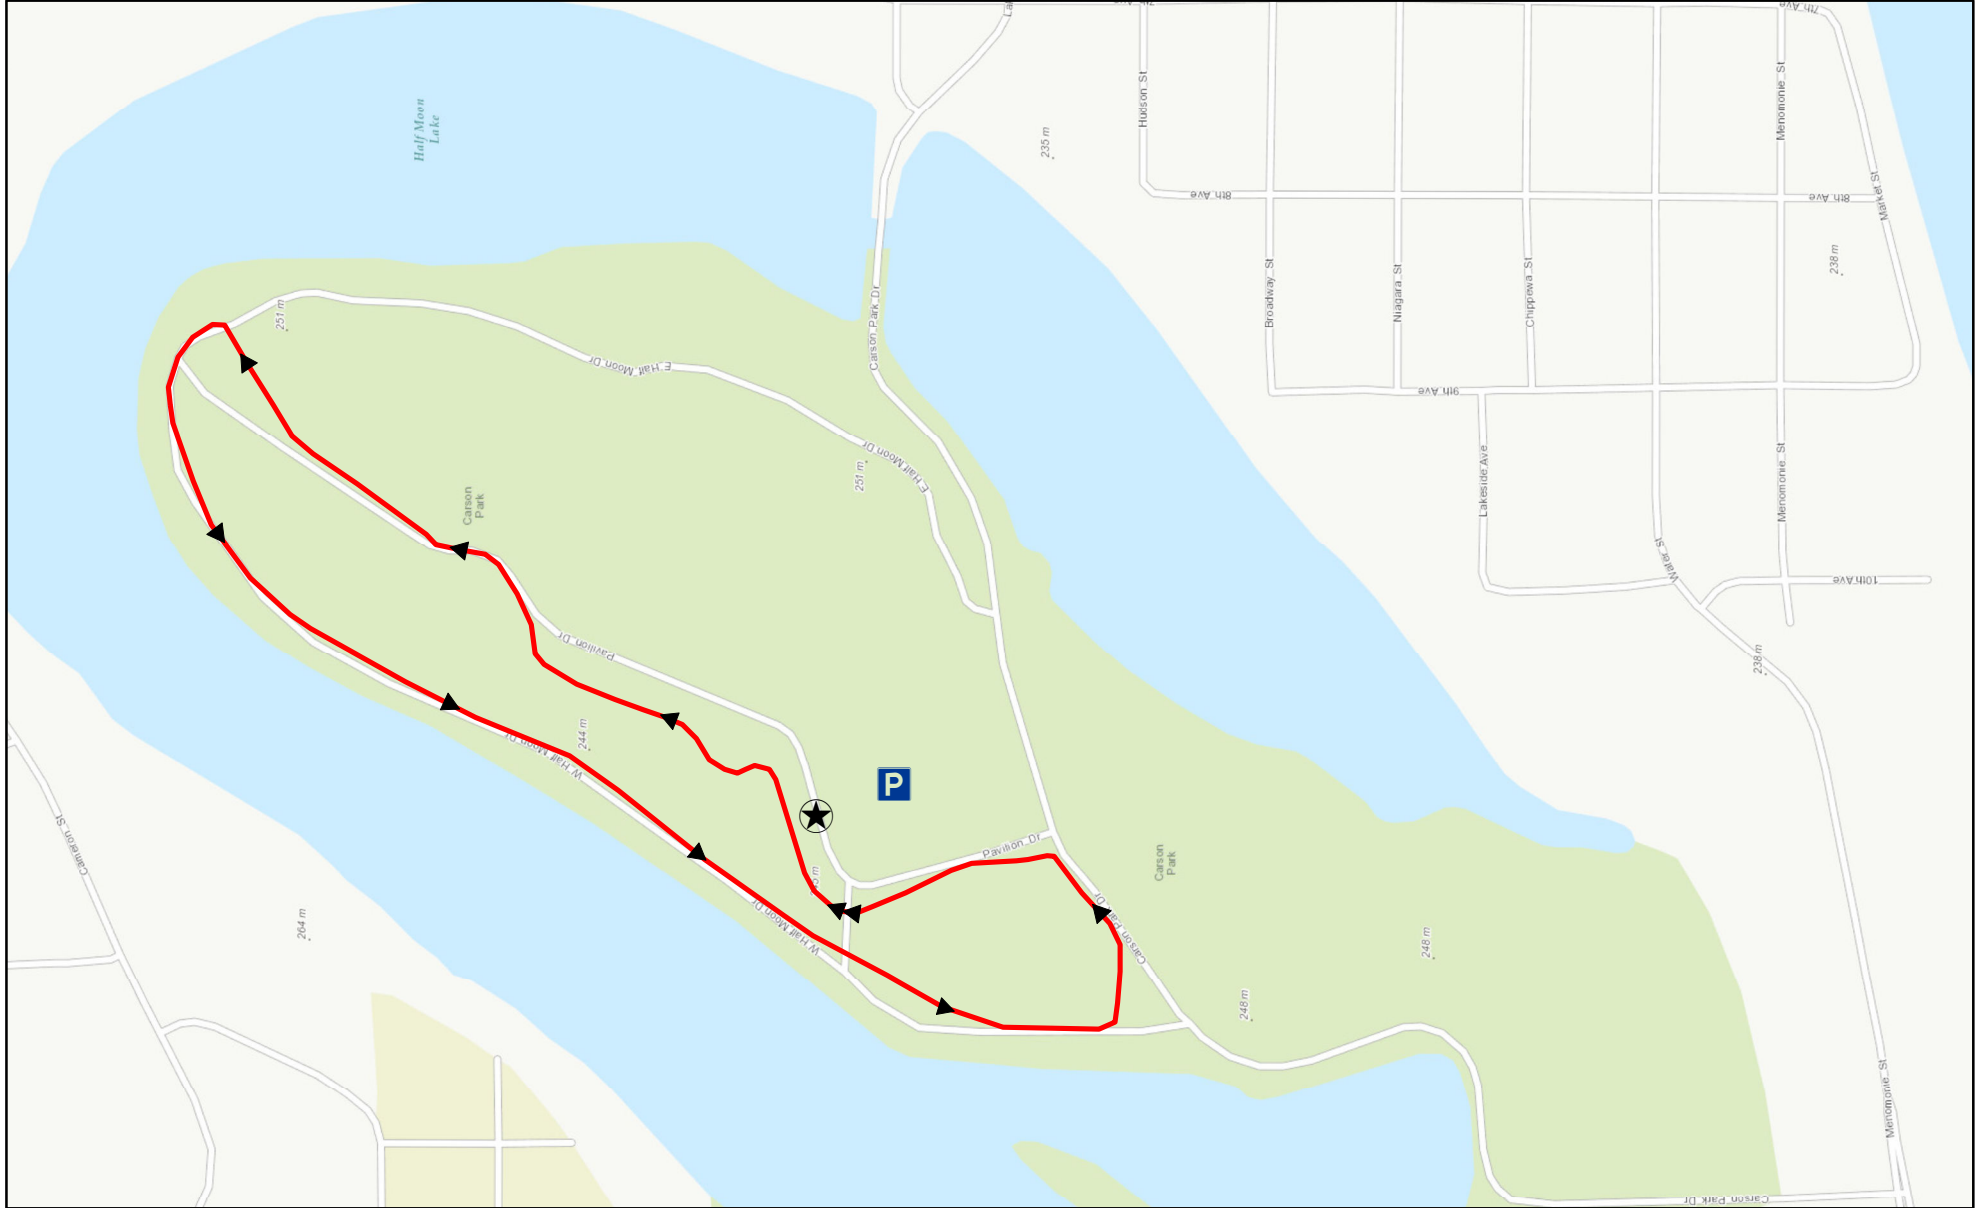

CITY OF EAU CLAIRE CROSS COUNTRY SKI TRAILS

GROOMED, ROLLING TERRAIN
APPROX. 1.25 MILES

CARSON PARK SKI TRAIL

EAST ENTRANCE OFF OF LAKE STREET -OR-
SOUTH ENTRANCE OFF OF MEMONOMIE STREET
CARSON PARK
EAU CLAIRE, WI