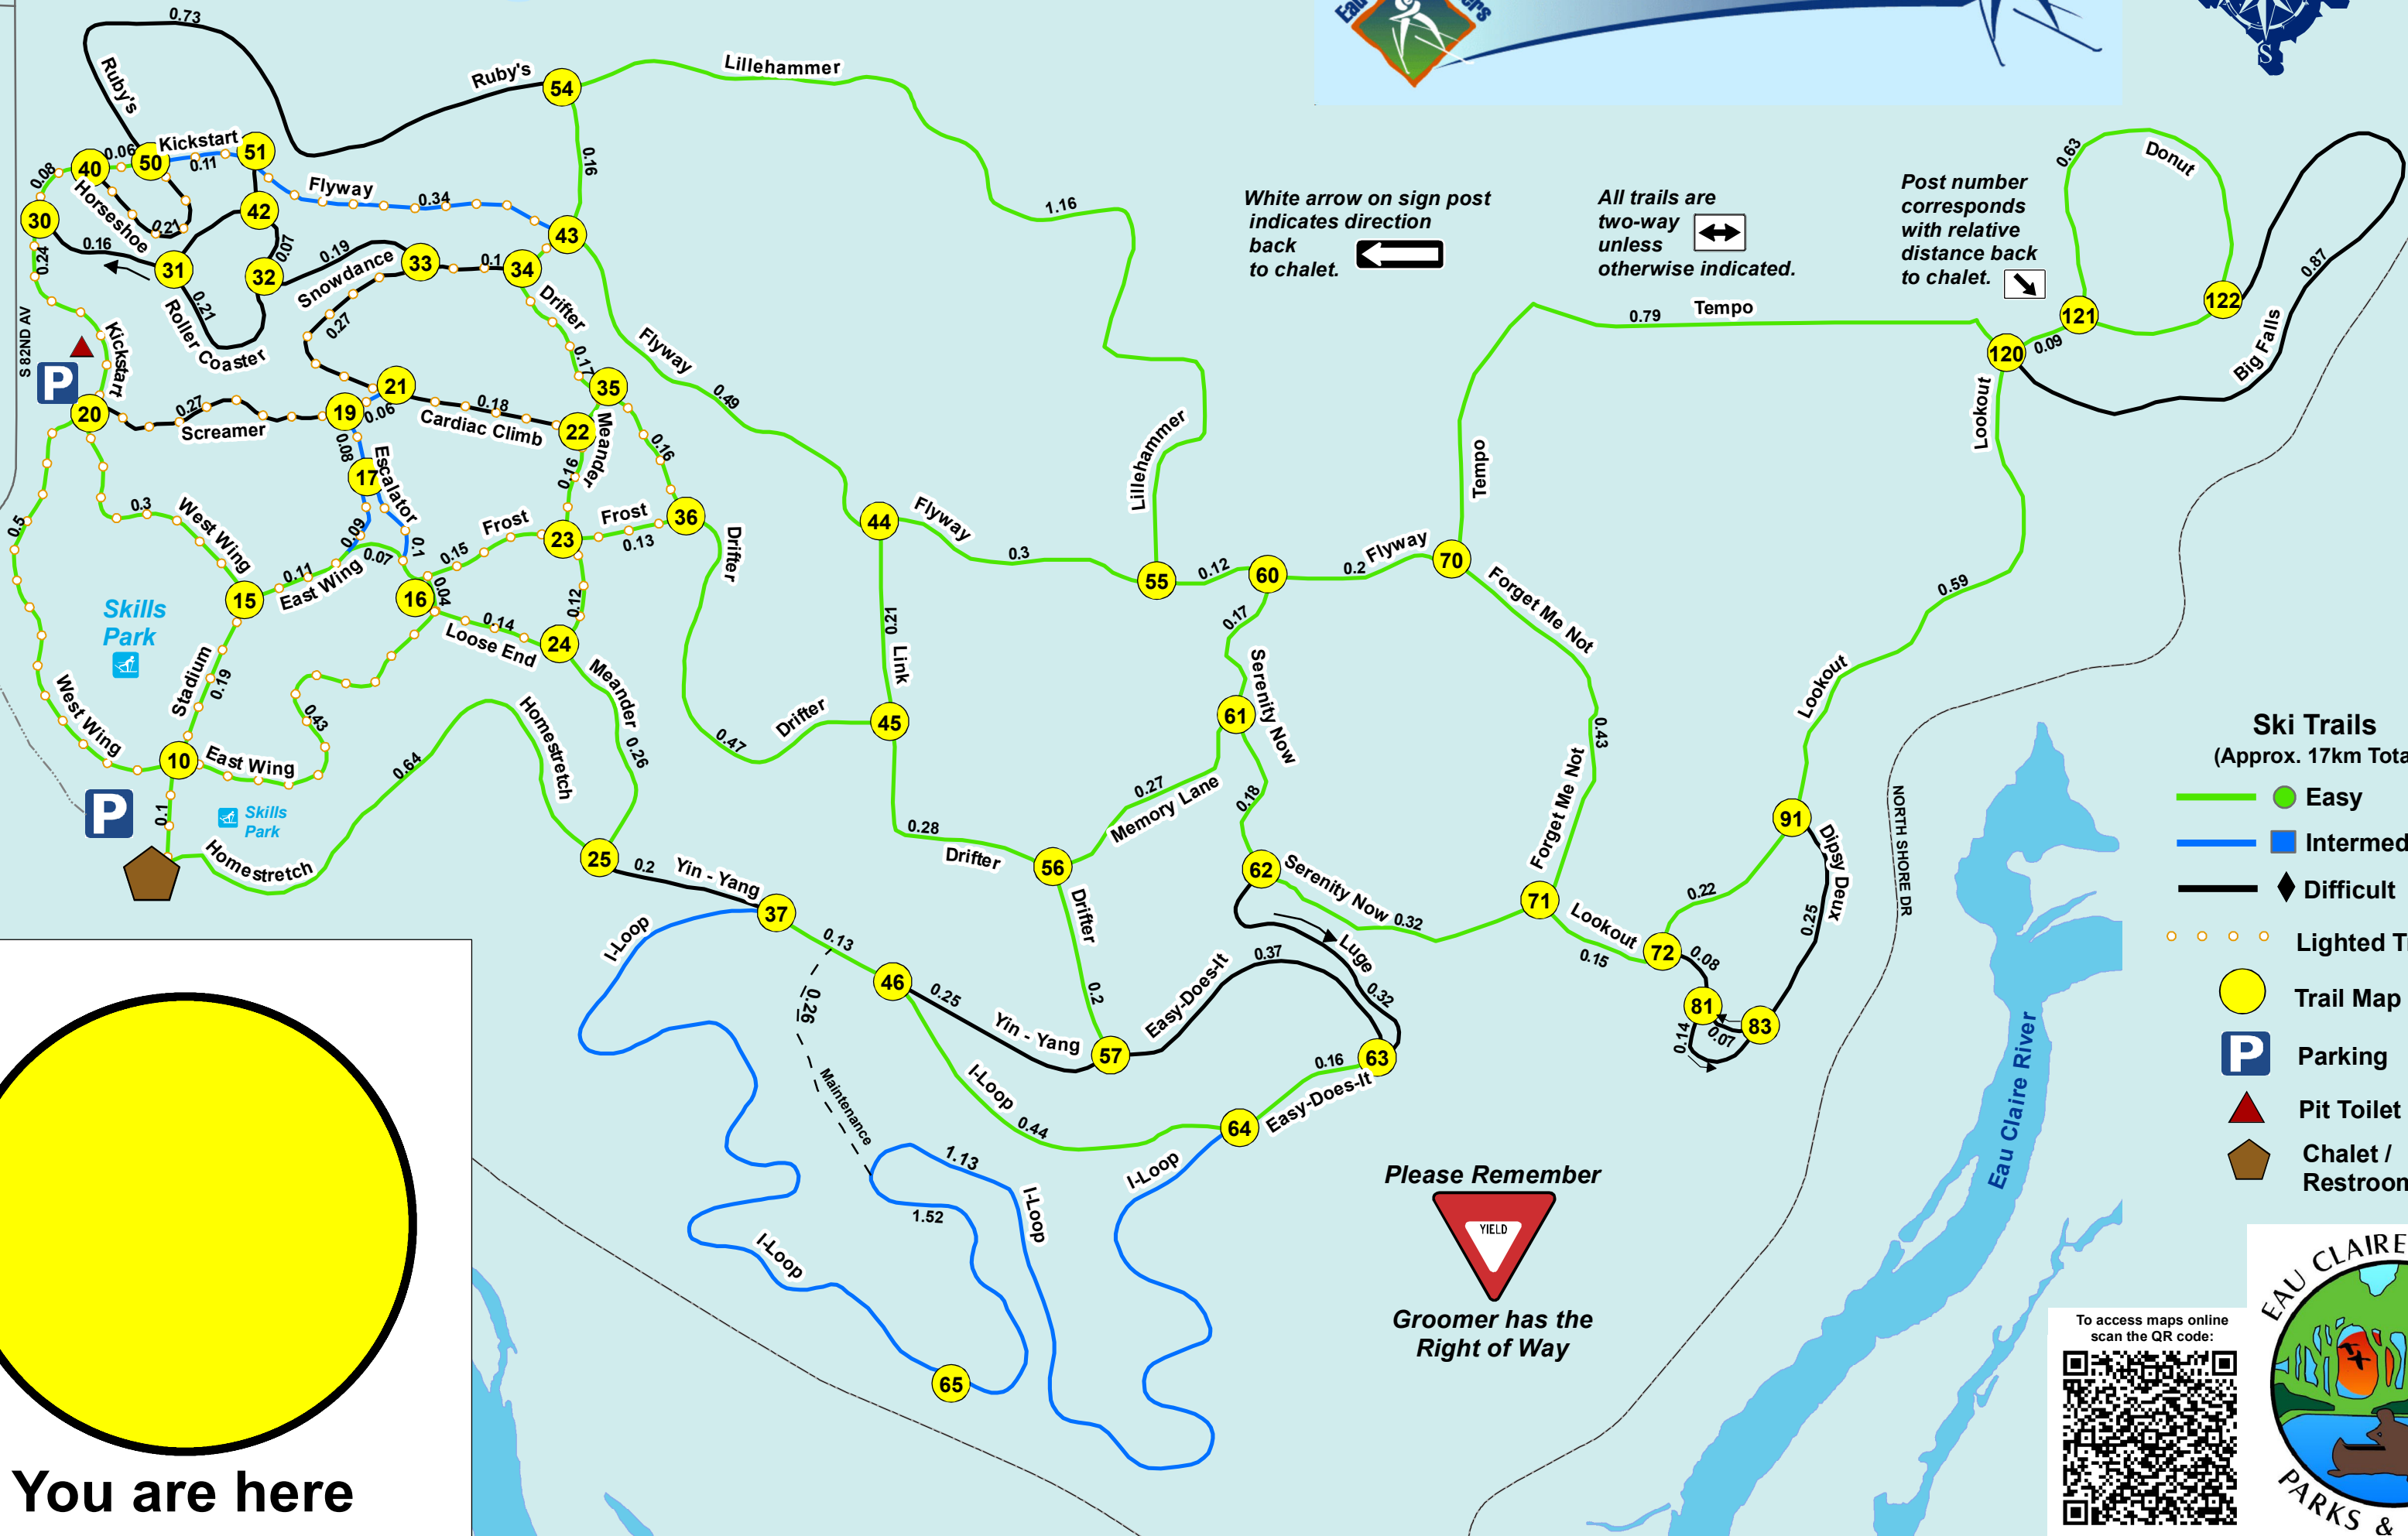

# Tower Ridge Recreation Area

White arrow on sign post indicates direction back to chalet.

All trails are two-way unless otherwise indicated.

Post number corresponds with relative distance back to chalet.

- Ski Trails**  
(Approx. 17km Total)
- Easy
  - Intermediate
  - Difficult
  - Lighted Trail
  - Trail Map Sign
  - Parking
  - Pit Toilet
  - Chalet / Restrooms

Please Remember  
  
Groomer has the Right of Way

You are here

To access maps online scan the QR code: