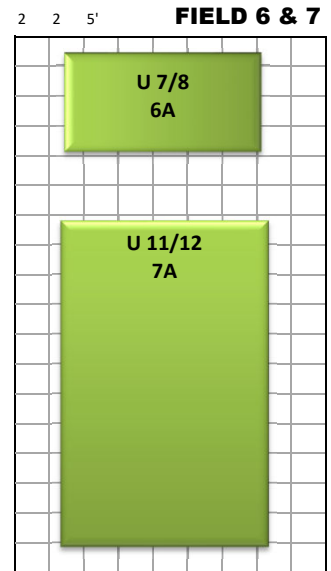

SOCCER PARK LAYOUT -Summer 2025

June 16 - Aug 3

WEST HAMILTON AVENUE

TRAIL / PATH

SCALE	
	= 25'
2	- U6
2	- U8
2	- U10
5	- U12
1	- U14