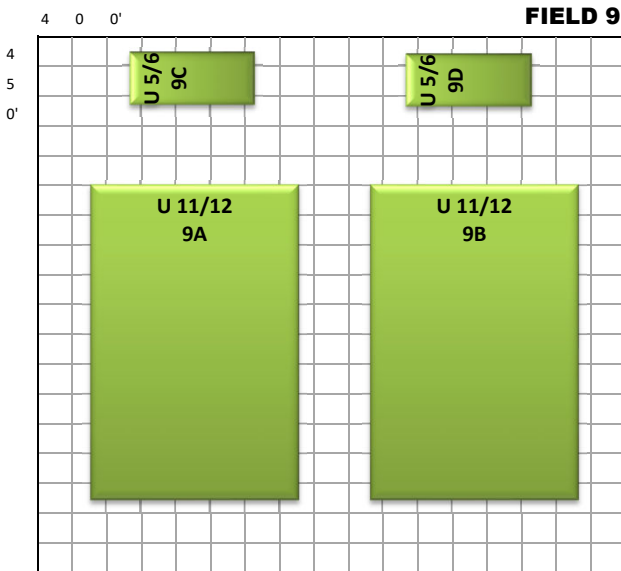

SOCCER PARK LAYOUT -Summer 2025

June 16 - Aug 3

WEST HAMILTON AVENUE

TRAIL / PATH

SCALE	
	= 25'
2	- U6
2	- U8
2	- U10
5	- U12
1	- U14