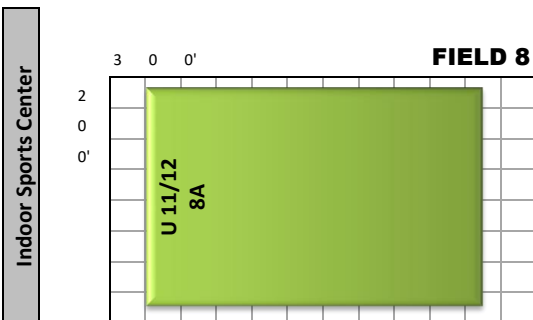

SOCCER PARK LAYOUT - Fall 2023

Aug 28 - Oct 29

WEST HAMILTON AVENUE

TRAIL /PATH

RESTROOMS
& CONCESSIONS

SHELTER

PARKING LOT FOR SHELTER
NO SOCCER PARKING

PLAY AREA

SCALE

☐ = 25'

- 4 - U6
- 4 - U8
- 4 - U10
- 3 - U12
- 2 - U14