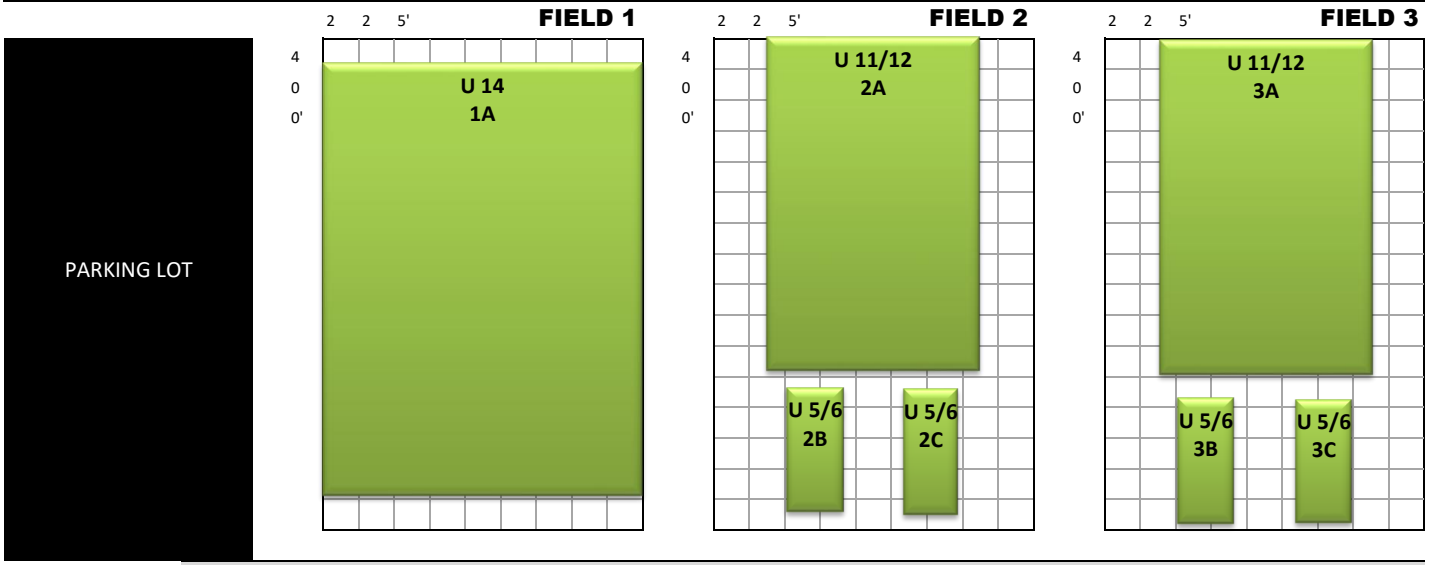

SOCCER PARK LAYOUT - Fall 2023

Aug 28 - Oct 29

WEST HAMILTON AVENUE

TRAIL /PATH

RESTROOMS
& CONCESSIONS

SHELTER

PARKING LOT FOR SHELTER
NO SOCCER PARKING

PLAY AREA

SCALE

☐ = 25'

- 4 - U6
- 4 - U8
- 4 - U10
- 3 - U12
- 2 - U14