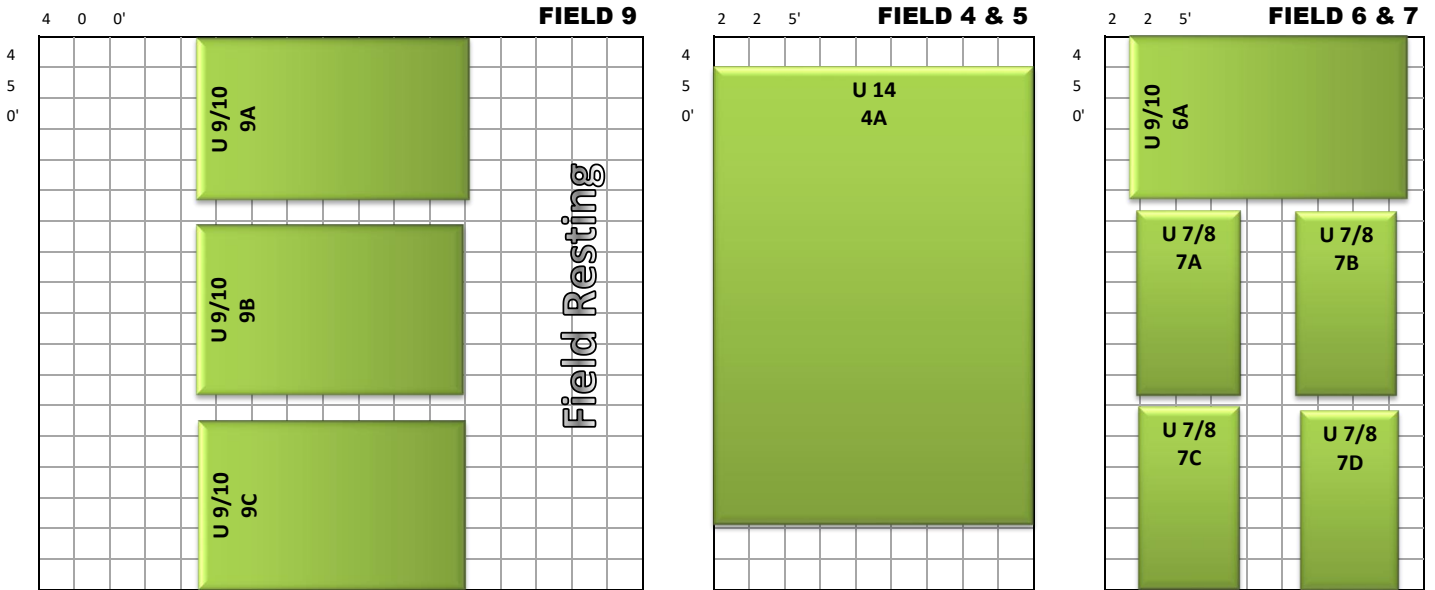

SOCCER PARK LAYOUT - Fall 2023

Aug 28 - Oct 29

WEST HAMILTON AVENUE

TRAIL /PATH

RESTROOMS
& CONCESSIONS

SHELTER

PARKING LOT FOR SHELTER
NO SOCCER PARKING

PLAY AREA

SCALE

☐ = 25'

- 4 - U6
- 4 - U8
- 4 - U10
- 3 - U12
- 2 - U14